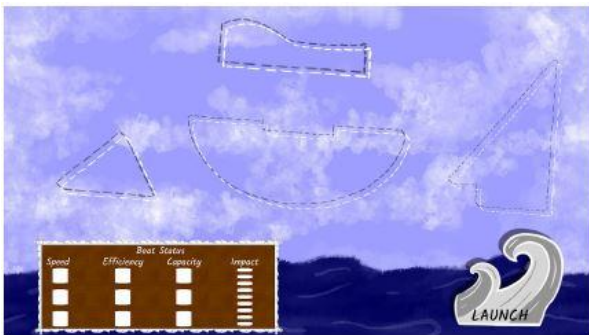

Fishing Boat Game : How to Play

Builder phase

Select the empty spaces on-screen, and pick the pieces of the boat that you want.

The player must choose:

- A hull
- An engine
- A net
- And a name plate

After selecting your components, you can re-choose any of them by simply tapping the component again.

Once you're happy with your boat, simply tap the launch button to get underway!

Building

Fishing

Fishing phase

To control your boat, simply tap once to the left and right of the boat, above the water to move it back and forth.

To send the net down, or bring it up, tap below the water.

Try to guide the net itself into shoals of fish to catch them. Then bring them back to shore in order to sell them off for cold hard cash!

However, be careful... Just because your vessel is the best for your wallet, does not necessarily make it the best for the environment!